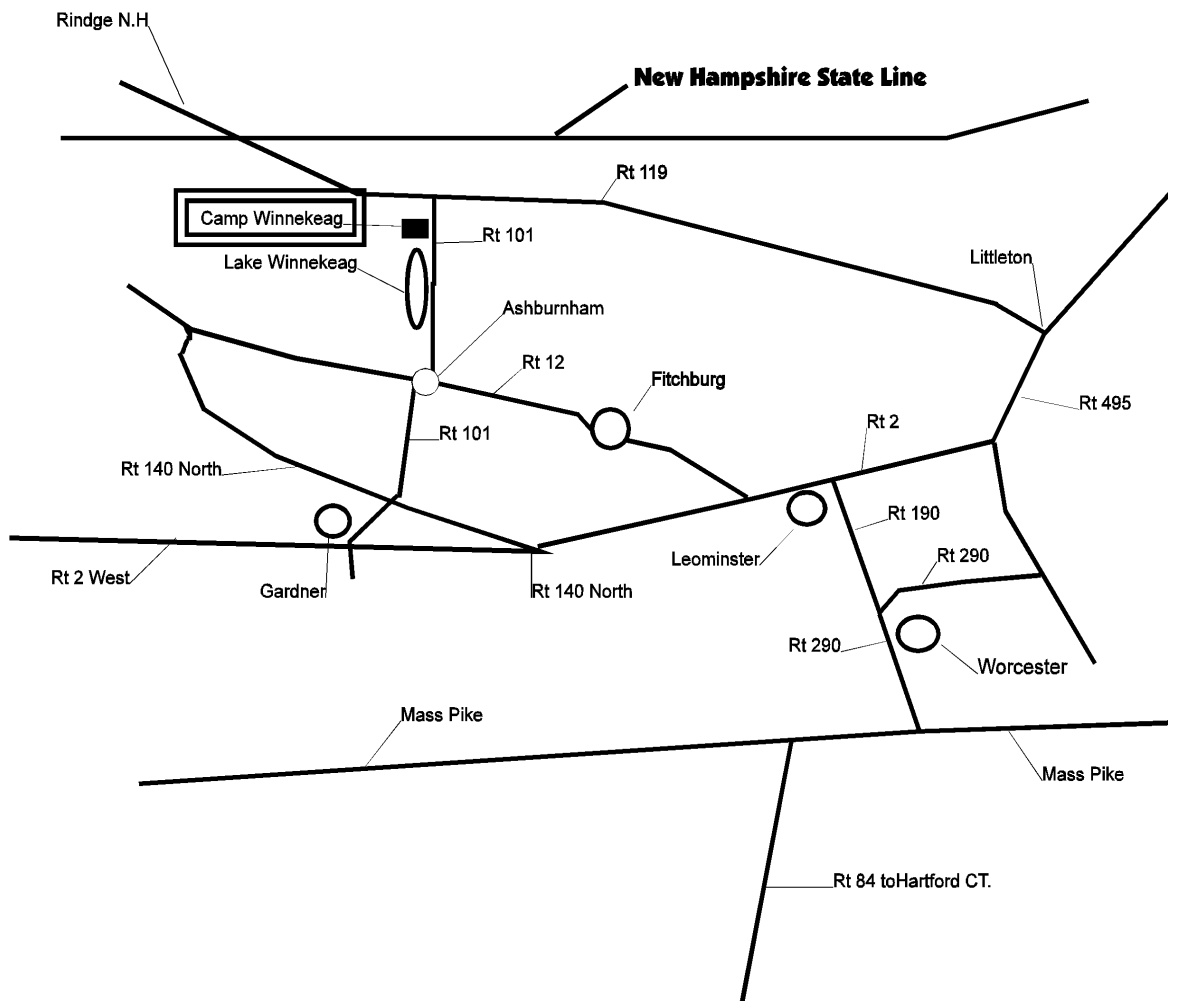

# Camp Winnekeag

“The Camp That Cares”

## Map to Camp Winnekeag

From Route 2 heading West, take Route 140 North to Route 101 North.  
 From Route 2 heading East, take Route 101 North.  
 The camp is on Route 101 just at the north end of Lake Winnekeag (on your left).  
 The street address for Camp Winnekeag is 257 Ashby Road, Ashburnham, MA 01430.  
 If you get lost, you may call, (978) 827-4455 to ask for directions.

**Camp Winnekeag**  
**257 Ashby Rd.**  
**Ashburnham, Mass.**